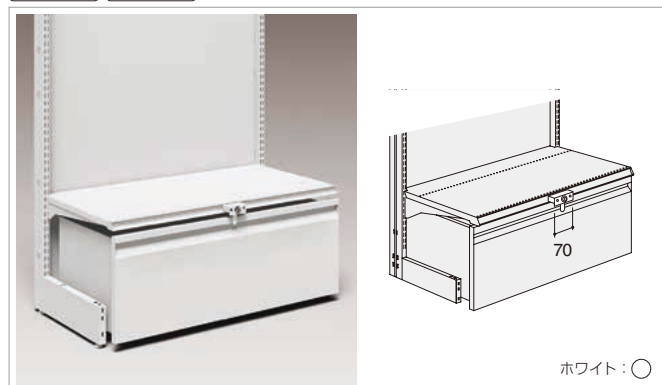

ストックケース用カギ E S N

スチール 要工具

ストックケース用カギ

品番
EO-SCKEY

- ●ストッカーを固定する為の簡易錠です。防犯用ではありません。
- ●棚板に穴アケ加工が必要です。