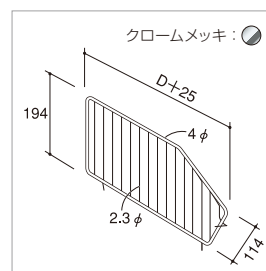

ネットガード(傾斜型) 120/200H

E S

スチール

〈別売〉
ネットガード用セパレーター(傾斜型)

H	D	品番
200	350	EO-SGLS35
	400	EO-SGLS40
	450	EO-SGLS45
	500	EO-SGLS50
	550	EO-SGLS55
	600	EO-SGLS60

Eシリーズ用

H	D	W600	W750	W900	W1200
200	350	EO-SGL135N	EO-SGL235N	EO-SGL335N	EO-SGL435N
	400	EO-SGL140N	EO-SGL240N	EO-SGL340N	EO-SGL440N
	450	EO-SGL145N	EO-SGL245N	EO-SGL345N	EO-SGL445N
	500	EO-SGL150N	EO-SGL250N	EO-SGL350N	EO-SGL450N
	550	EO-SGL155N	EO-SGL255N	EO-SGL355N	EO-SGL455N
	600	EO-SGL160N	EO-SGL260N	EO-SGL360N	EO-SGL460N

Eシリーズ ツインボード用

H	D	W600	W750	W900	W1200
200	350	EO-SGLT135	EO-SGLT235	EO-SGLT335	EO-SGLT435
	400	EO-SGLT140	EO-SGLT240	EO-SGLT340	EO-SGLT440
	450	EO-SGLT145	EO-SGLT245	EO-SGLT345	EO-SGLT445
	500	EO-SGLT150	EO-SGLT250	EO-SGLT350	EO-SGLT450
	550	EO-SGLT155	EO-SGLT255	EO-SGLT355	EO-SGLT455
	600	EO-SGLT160	EO-SGLT260	EO-SGLT360	EO-SGLT460

Sシリーズ用

H	D	W600	W750	W900	W1200
200	350	SO-SGL135	SO-SGL235	SO-SGL335	SO-SGL435
	450	SO-SGL145	SO-SGL245	SO-SGL345	SO-SGL445
	600	SO-SGL160	SO-SGL260	SO-SGL360	SO-SGL460