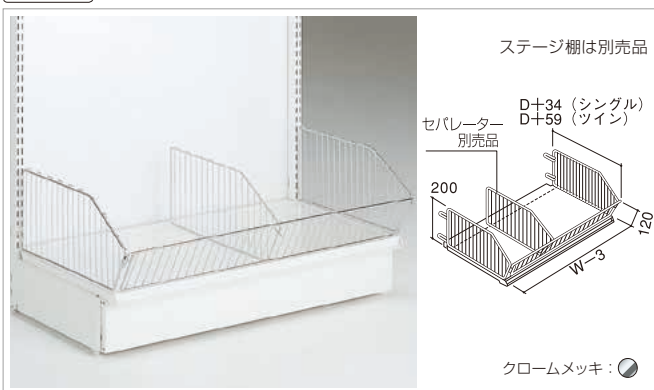

ネットガード(傾斜型) 120/200H

E S

スチール

〈別売〉
ネットガード用セパレーター(傾斜型)

H	D	品番
200	350	EO-SGLS35
	400	EO-SGLS40
	450	EO-SGLS45
	500	EO-SGLS50
	550	EO-SGLS55
	600	EO-SGLS60

Eシリーズ用

H	D	W600	W750	W900	W1200
200	350	EO-SGL135N	EO-SGL235N	EO-SGL335N	EO-SGL435N
	400	EO-SGL140N	EO-SGL240N	EO-SGL340N	EO-SGL440N
	450	EO-SGL145N	EO-SGL245N	EO-SGL345N	EO-SGL445N
	500	EO-SGL150N	EO-SGL250N	EO-SGL350N	EO-SGL450N
	550	EO-SGL155N	EO-SGL255N	EO-SGL355N	EO-SGL455N
	600	EO-SGL160N	EO-SGL260N	EO-SGL360N	EO-SGL460N

Eシリーズ ツインボード用

H	D	W600	W750	W900	W1200
200	350	EO-SGLT135	EO-SGLT235	EO-SGLT335	EO-SGLT435
	400	EO-SGLT140	EO-SGLT240	EO-SGLT340	EO-SGLT440
	450	EO-SGLT145	EO-SGLT245	EO-SGLT345	EO-SGLT445
	500	EO-SGLT150	EO-SGLT250	EO-SGLT350	EO-SGLT450
	550	EO-SGLT155	EO-SGLT255	EO-SGLT355	EO-SGLT455
	600	EO-SGLT160	EO-SGLT260	EO-SGLT360	EO-SGLT460

Sシリーズ用

H	D	W600	W750	W900	W1200
200	350	SO-SGL135	SO-SGL235	SO-SGL335	SO-SGL435
	450	SO-SGL145	SO-SGL245	SO-SGL345	SO-SGL445
	600	SO-SGL160	SO-SGL260	SO-SGL360	SO-SGL460